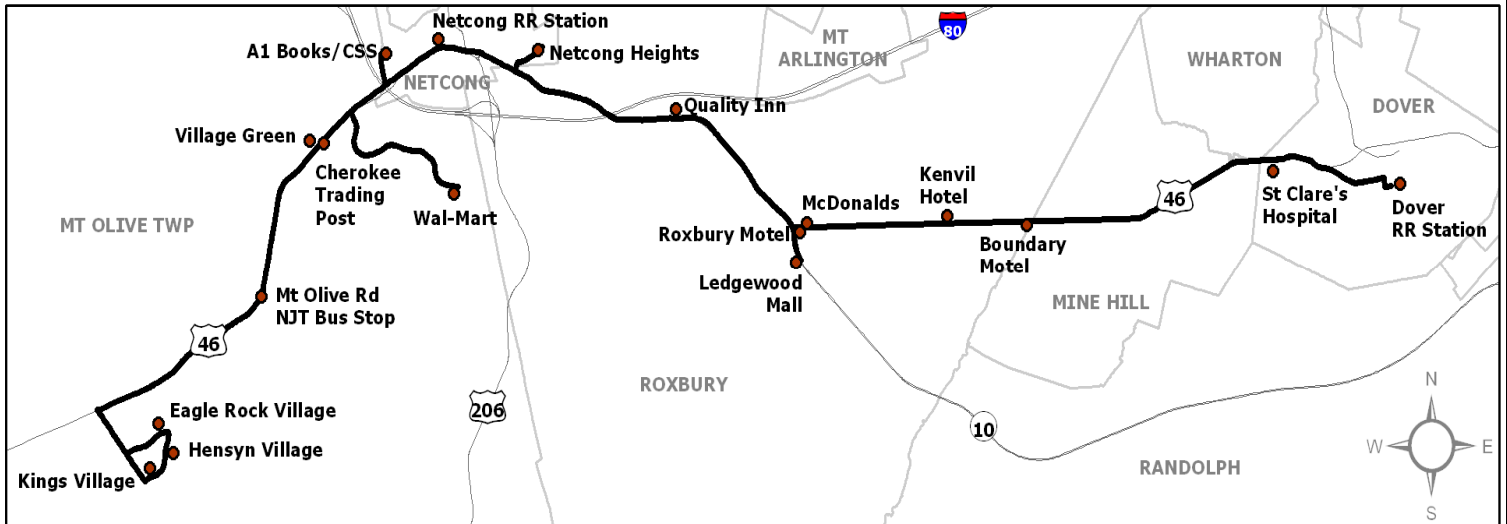

Morris On the Move (M.O.M.) Timetable

Times listed are approximate – Plan to be at the bus stop 3 – 5 minutes before posted schedule

Morning Schedule

Afternoon Schedule

<p>7:00 Dover RR station, 7 E Dickerson St, Dover</p> <p>7:05 St. Clare's Hospital, 400 W Blackwell St</p> <p>7:08 Boundary Motel, 408 US-46, Mine Hill</p> <p>7:10 Kenvil Hotel, 693 US-46, Kenvil</p> <p>7:12 McDonald's US-46, Leggewood</p> <p>7:19 T. Sanchez /Quality Inn, 1691 US-46, Leggewood</p> <p>7:22 Netcong Heights, US-46, Netcong</p> <p>7:28 Netcong RR station, Main St, Netcong</p> <p>7:32 A1 Books 35 Love Lane, Netcong</p> <p>7:40 Wal-Mart, 40 International Dr S, Flanders</p> <p>7:45 Village Green, At 98 Village Way, Budd Lake</p> <p>7:50 Kings/Hensyn Village - Mt. Olive</p> <p>7:52 Eagle Rock Village - Mt. Olive</p> <p>7:56 NJ Transit Stop @ US-46 & Mt. Olive Rd</p> <p>8:00 Wal-Mart, 40 International Dr S, Flanders</p> <p>8:09 Netcong RR station, Main St, Netcong</p> <p>8:14 Netcong Heights, 153 US-46, Netcong</p> <p>8:19 Roxbury Motel, 1105 US-46, Leggewood</p> <p>8:23 Kenvil Hotel, 693 US-46, Kenvil</p> <p>8:27 Boundary Motel, 408 US-46, Mine Hill</p> <p>8:33 St. Clare's Hospital 400 W Blackwell St, Dover</p> <p>8:38 Dover RR station, 7 E Dickerson St, Dover</p> <p>8:43 St. Clare's Hospital, 400 W Blackwell St, Dover</p> <p>8:47 Boundary Motel, 408 US-46, Mine Hill</p> <p>8:49 Kenvil Hotel, 693 US-46, Kenvil</p> <p>8:50 McDonald's US-46, Leggewood</p> <p>8:57 Netcong RR station, Main St, Netcong</p> <p>9:03 Arrive Wal-Mart, 40 International Dr S, Flanders</p> <p style="text-align: center;">*** DRIVER BREAK ***</p> <p>9:13 Depart Wal-Mart, 40 International Dr S, Flanders</p> <p>9:24 Kings/Hensyn Village - Mt. Olive</p> <p>9:29 Eagle Rock Village - Mt. Olive</p> <p>9:32 NJ Transit Stop @ US-46 & Mt. Olive Rd</p> <p>9:36 Wal-Mart, 40 International Dr S, Flanders</p> <p>9:41 Netcong RR station, Main St, Netcong</p> <p>9:46 Traffic light @ Leggewood - Rte 10 & 46</p> <p>9:47 Leggewood Mall</p> <p>10:07 Kenvil Hotel, 693 US-46, Kenvil</p> <p>10:11 Boundary Motel, 408 US-46, Mine Hill</p> <p>10:16 St. Clare's Hospital 400 W Blackwell St, Dover</p> <p>10:21 Dover RR station, 7 E Dickerson St, Dover</p> <p>10:26 St. Clare's Hospital, 400 W Blackwell St, Dover</p> <p>10:34 McDonald's, US-46 Leggewood</p> <p>10:40 Leggewood Mall</p> <p>11:00 Netcong RR station, Main St, Netcong</p> <p>11:05 Wal-Mart, 40 International Dr S, Flanders</p> <p>11:15 King's/Hensyn Village/Eagle Rock - last stop</p>	<p>3:55 Kings/Hensyn Village - Mt. Olive</p> <p>3:58 Eagle Rock Village - Mt. Olive</p> <p>4:03 NJ Transit Stop @ US-46 & Mt. Olive Rd</p> <p>4:05 Cherokee Trading Post, 67 Route 46</p> <p>4:07 Wal-Mart, 40 International Dr S, Flanders</p> <p>4:15 A1 Books, 35 Love Lane, Netcong</p> <p>4:22 Netcong RR station, Main St, Netcong</p> <p>4:30 Roxbury Motel, 1105 US-46, Leggewood</p> <p>4:34 Kenvil Hotel, 693 US-46, Kenvil</p> <p>4:35 Boundary Motel, 408 US-46, Mine Hill</p> <p>4:40 St. Clare's Hospital, 400 W Blackwell St,</p> <p>4:47 Dover RR station, 7 E Dickerson St, Dover</p> <p>4:52 St. Clare's Hospital, Dover</p> <p>4:55 Boundary Motel, 408 US-46, Mine Hill</p> <p>4:58 Kenvil Hotel, 693 US-46, Kenvil</p> <p>5:04 McDonald's US-46, Leggewood</p> <p>5:08 Netcong Heights, 153 US-46, Netcong</p> <p>5:10 Netcong RR station, Main St, Netcong</p> <p>5:16 Wal-Mart, 40 International Dr S, Flanders</p> <p>5:25 NJ Transit Stop @ US-46 & Mt. Olive Rd</p> <p>5:30 Kings/Hensyn Village - Mt. Olive</p> <p>5:33 Eagle Rock Village - Mt. Olive</p> <p>5:45 Arrive Wal-Mart, 40 International Dr S, Flanders</p> <p style="text-align: center;">*** DRIVER BREAK ***</p> <p>5:55 Depart Wal-Mart, 40 International Dr S, Flanders</p> <p>6:02 CSS Inc. Love Lane</p> <p>6:04 Netcong RR station, Main St, Netcong</p> <p>6:13 Roxbury Motel, 1105 US-46, Leggewood</p> <p>6:15 Kenvil Hotel, 693 US-46, Kenvil</p> <p>6:19 Boundary Motel, 408 US-46, Mine Hill</p> <p>6:25 St. Clare's Hospital, 400 W Blackwell St,</p> <p>6:28 Dover RR station, 7 E Dickerson St, Dover</p> <p>6:32 St. Clare's Hospital, US-46 Dover</p> <p>6:35 Boundary Motel, 408 US-46, Mine Hill</p> <p>6:38 Kenvil Hotel, 693 US-46, Kenvil</p> <p>6:41 McDonald's, US-46 Leggewood</p> <p>6:48 Netcong Heights, 153 US-46, Netcong</p> <p>6:50 Netcong RR station, Main St, Netcong</p> <p>6:56 Wal-Mart, 40 International Dr S, Flanders</p> <p>7:07 Kings/Hensyn Village - Mt. Olive</p> <p>7:13 Eagle Rock Village - Mt. Olive</p> <p>7:16 NJ Transit Stop @ US-46 & Mt. Olive Rd</p> <p>7:20 Wal-Mart, 40 International Dr S, Flanders</p> <p>7:26 Netcong RR station, Main St, Netcong</p> <p>7:31 Traffic light @ Leggewood, Rte 10 & US-46</p> <p>7:33 Leggewood Mall</p> <p>7:50 St. Clare's Hospital, 400W.Blackwell St-last stop</p>
--	---