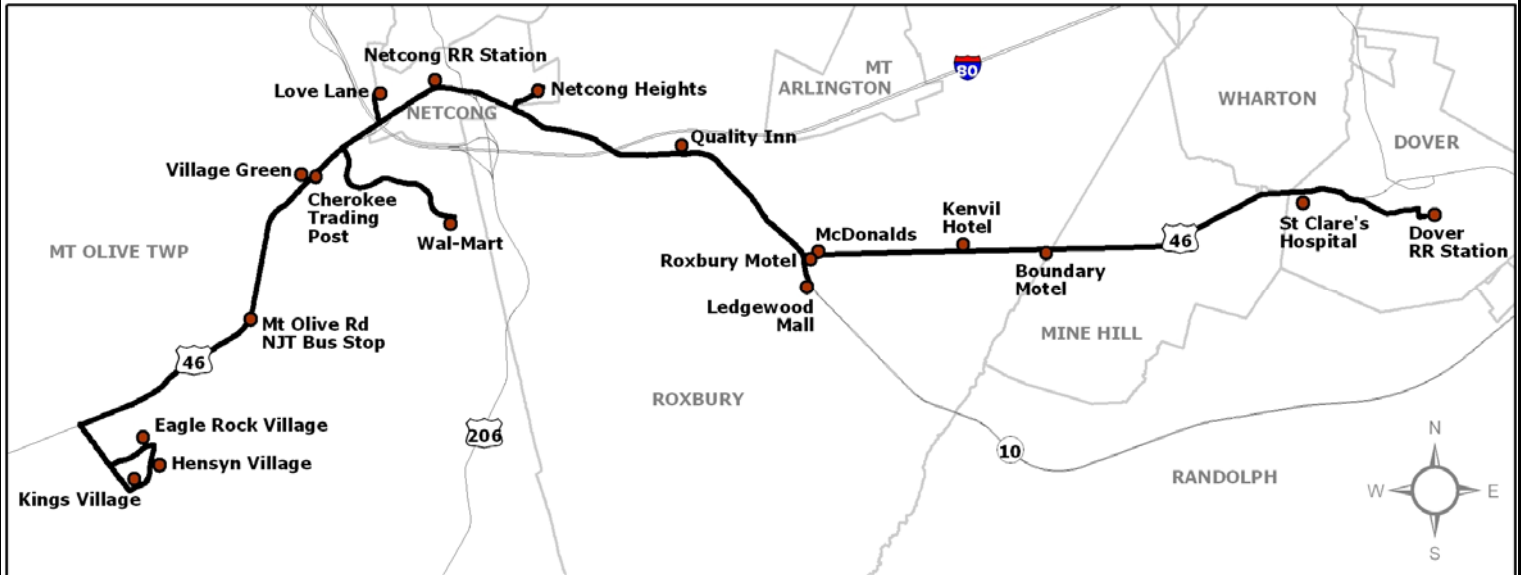

Morris On the Move (M.O.M.) Timetable

Times listed are approximate – Plan to be at the bus stop 3 – 5 minutes before posted schedule

Morning Schedule

Afternoon Schedule