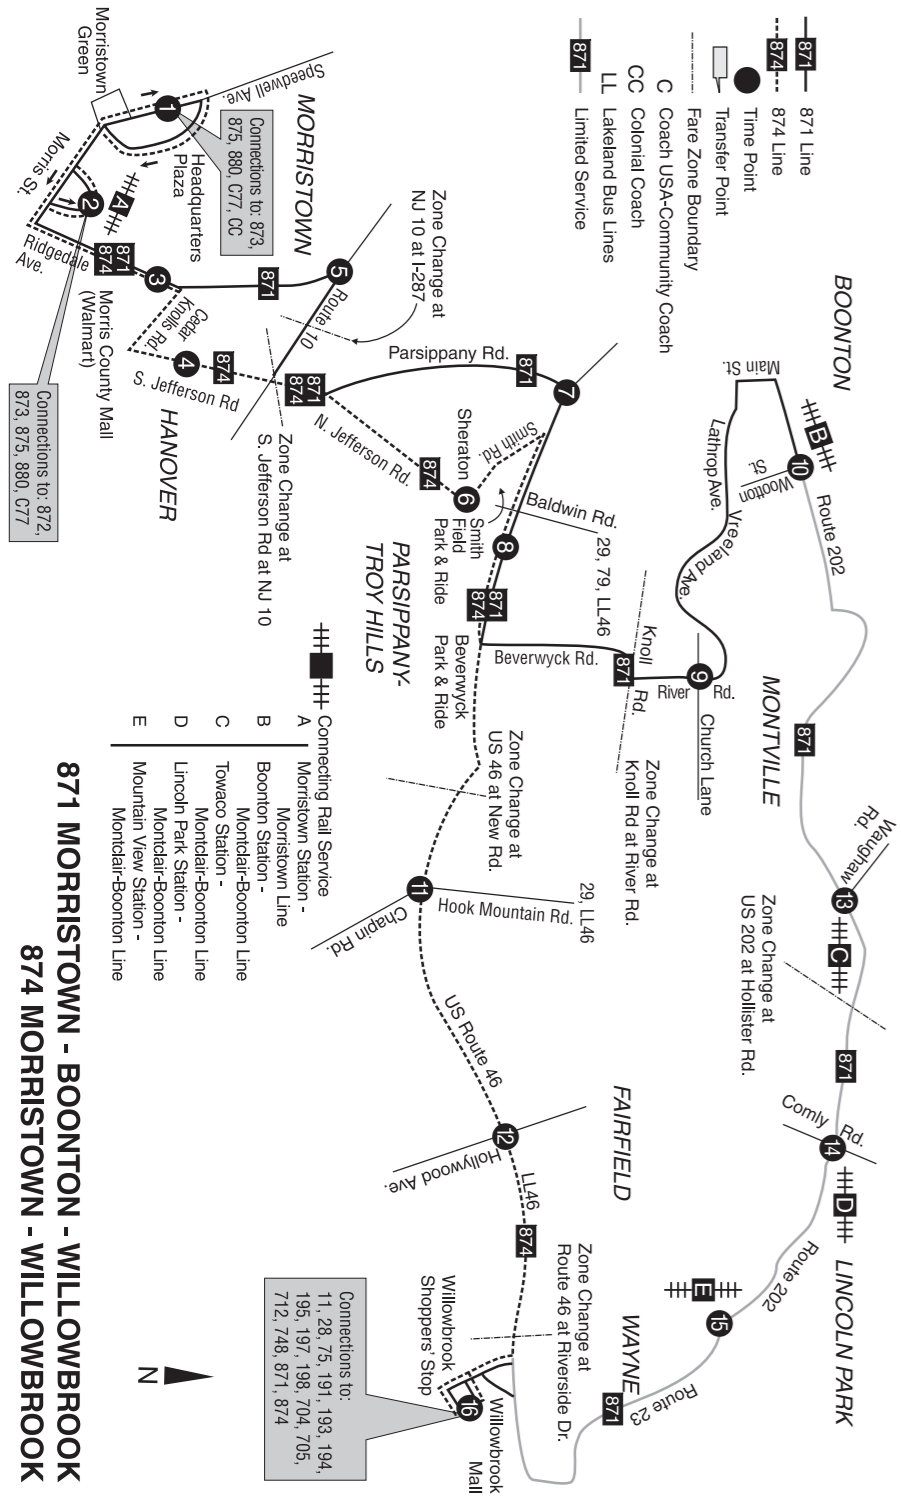

871 MORRISTOWN - BOONTON - WILLOWBROOK
874 MORRISTOWN - WILLOWBROOK